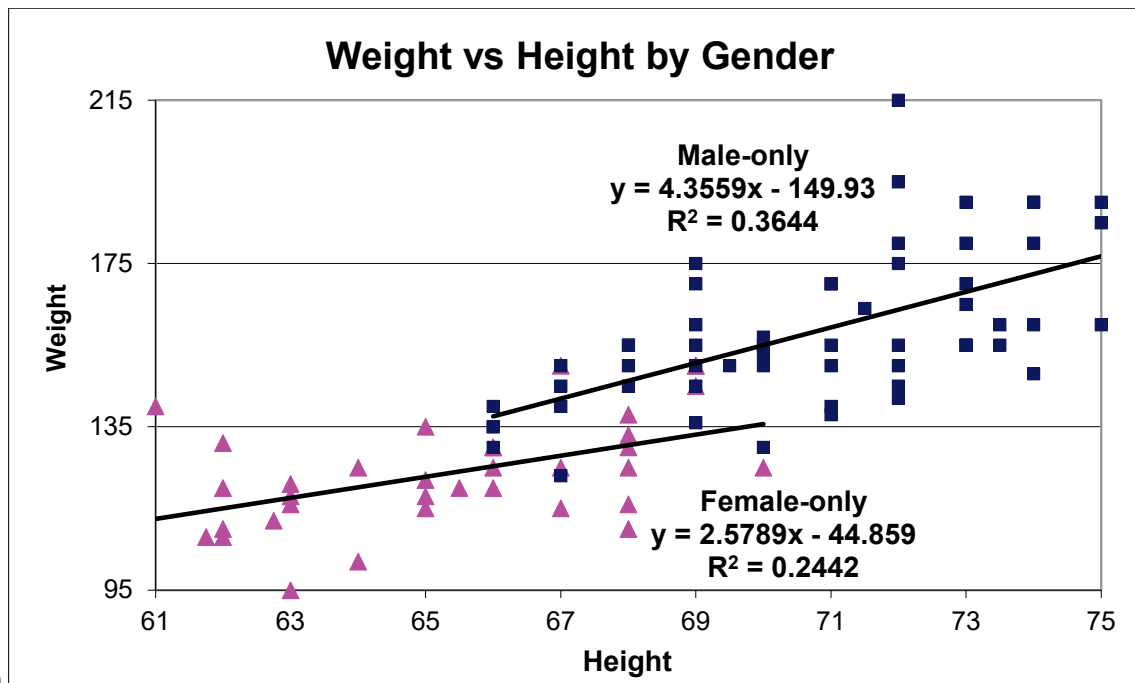

XL2D: Model Three Factor using Trendline in Excel2013

	Male?		
Data	0	1	Grand Total
Average of Height	65.4	70.8	68.7
Average of Weight	123.8	158.3	145.2

N1 tab

N1 tab

N2 tab