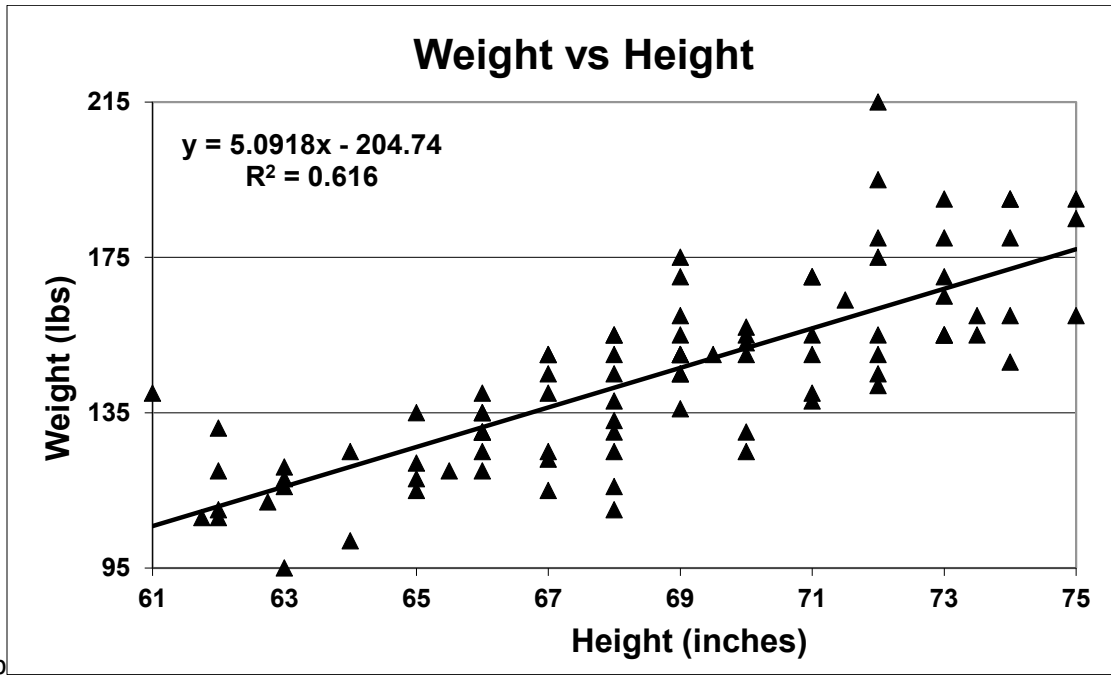

XL2D: Model Three Factor using Trendline in Excel2013

	Male?		
Data	0	1	Grand Total
Average of Height	65.4	70.8	68.7
Average of Weight	123.8	158.3	145.2

N1 tab

N1 tab

N2 tab