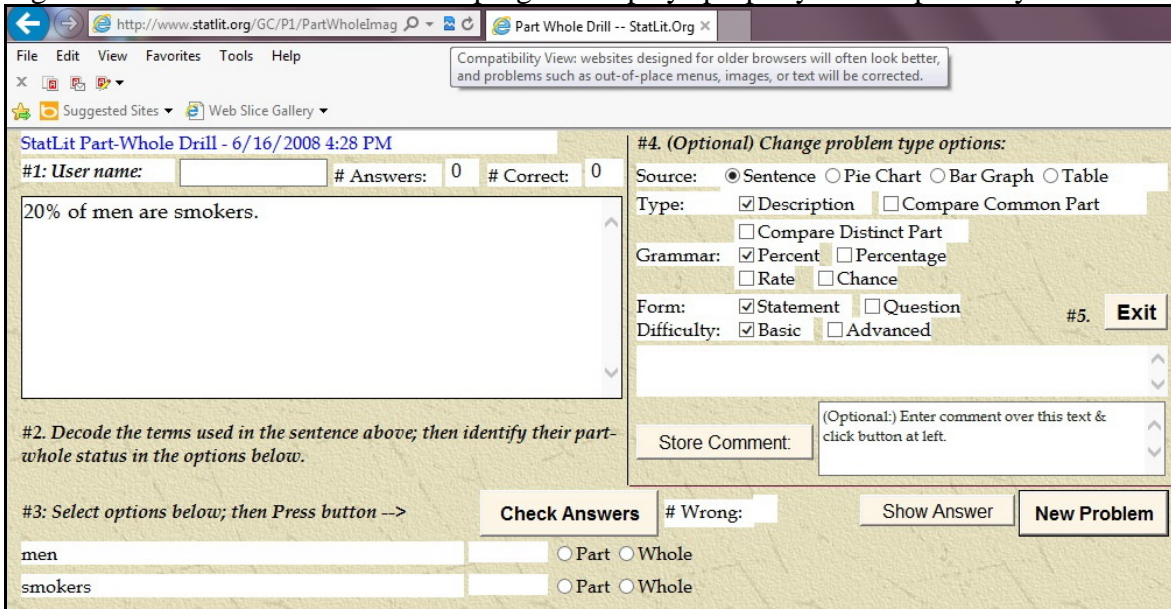

Part-Whole Drill "Reading Ratios" Program

www.statlit.org/Tools.htm

www.StatLit.org/GC/P1/PartWholeImages.aspx

Figure 1 shows how the Part-Whole program displays improperly in Internet Explorer 10.

Figure 2 highlights the circled compatibility view button in the top line next to the URL.

Click the circled button to enable the compatibility mode. Button turns "blue" if enabled.

Figure 3 shows how the Part-Whole program displays properly in Compatibility mode.

Ratio Statement Validator “Writing Ratios” Program